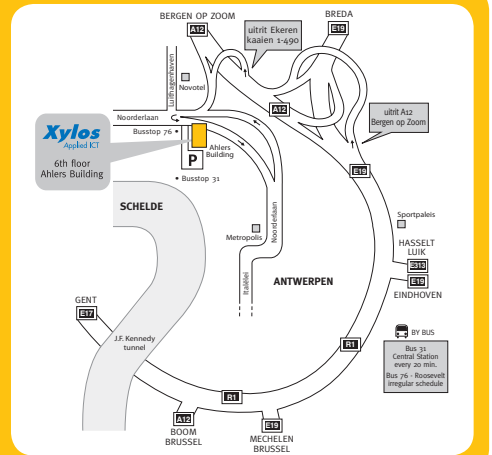

We provide for every participant

- Parking lot
- PC
- Course material
- 3 course lunch & coffee/tea/orange juice during the breaks
- Helpdesk during one month after the course

XYLOS ANTWERP

Noorderlaan 139 - 2030 Antwerp
T +32 3 543 75 00